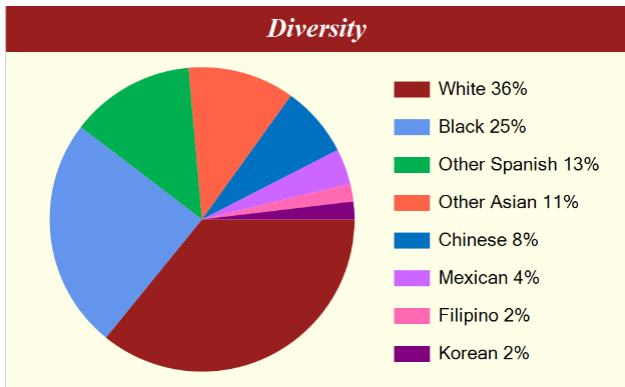

Average age at matriculation **23 yrs.**

2018 Bachelor's degree graduates **27**

Age range **20-38 yrs.**

Average work experience **1 yr., 1 mo.**

Diversity **27%**

Students with prior graduate-level degree **2**

Includes citizens or permanent residents of the United States, who self-identify as traditionally underrepresented populations.

International **42%**

*Includes students from:
Albania, Brunei, Canada, Chile, China (15), Colombia, Germany (2), India (3), Kazakstan (2), Saudi Arabia*