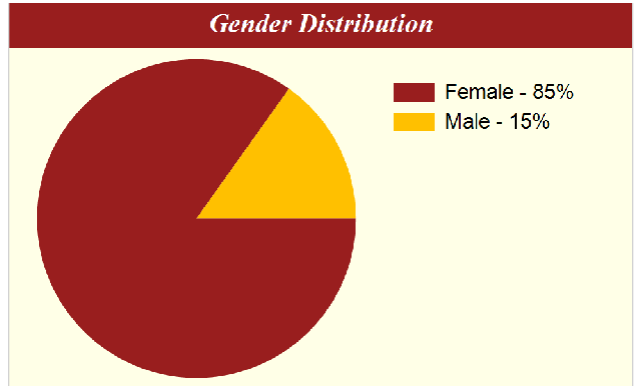

Average age at matriculation **23 yrs.**

2018 Bachelor's degree graduates **27**

Age range **20-38 yrs.**

Average work experience **1 yr., 1 mo.**

Diversity **27%**

Students with prior graduate-level degree **2**