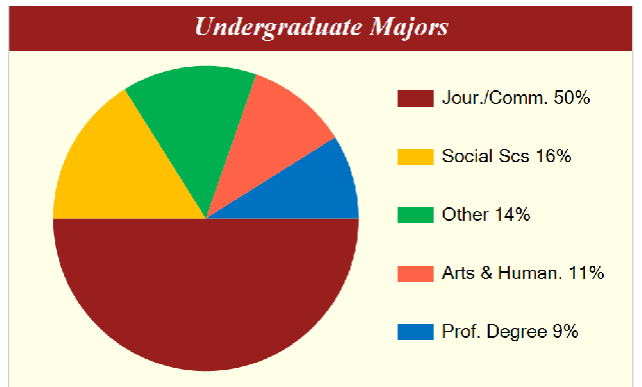

Average age at matriculation **23 yrs.**

2018 Bachelor's degree graduates **27**

Age range **20-38 yrs.**

Average work experience **1 yr., 1 mo.**

Diversity **27%**

Students with prior graduate-level degree **2**

Includes citizens or permanent residents of the United States, who self-identify as traditionally underrepresented populations.

International **42%**

*Includes students from:
Albania, Brunei, Canada, Chile, China (15), Colombia, Germany (2), India (3), Kazakstan (2), Saudi Arabia*